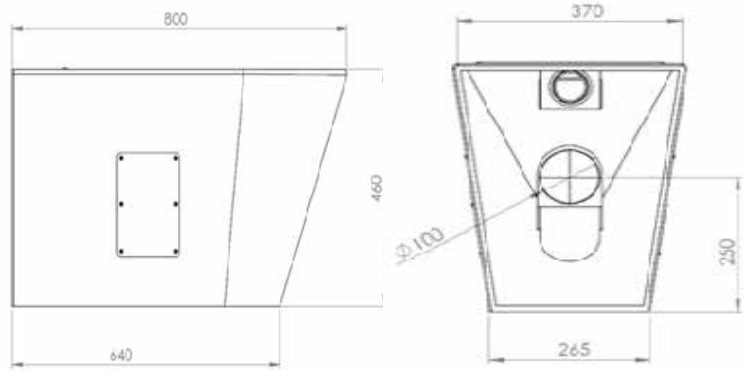

## **WC-WFPD-X** WARDEN CARE WALL FACED PAN

### **DESCRIPTION**

The WC-WFPD-P Warden care wall faced pan is a floor mounted high security toilet pan designed and tested to be vandal-proof and avoid ligature points wherever possible. Constructed with heavy duty 304 stainless steel. This pan meets the requirements of AS1428 accessible bathroom requirements.